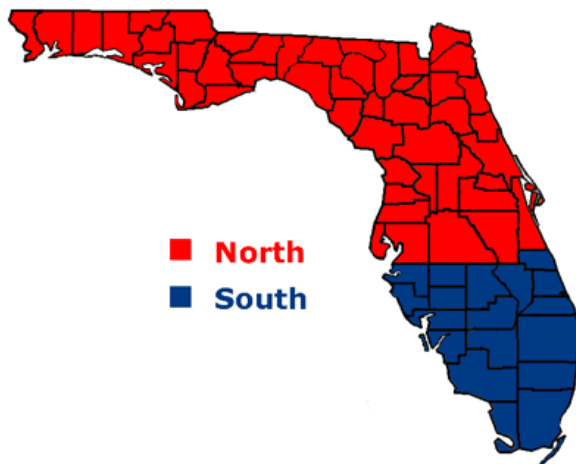

Championship Format:

Ryder Cup style format between the North Team and the South Team. Each match is worth one point to the team total. First team to 16 1/2 points wins the Cup for one year. A 16-16 tie results in the defending champions retaining the Cup for an additional year.

July 28th PM - Team meetings and practice rounds
July 29th AM - Four-ball matches (best ball)
July 29th PM - Foursomes matches (alternate shot)
July 30th AM - Singles matches