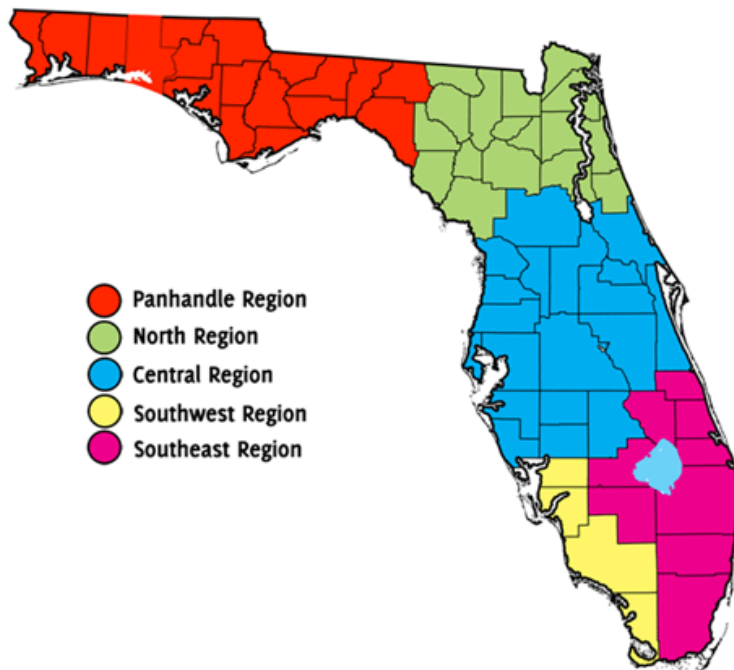

Entry Fee

- Includes: Cart, golf, range balls and prizes.

Divisions and Tees Played

- Men's Gross - All Ages - 6,500 yards (No Handicaps)
- Men's Under 50 - 6,500 yards (Full Handicap)
- Men's 50-64 Years - 6,200 yards (Full Handicap)
- Men's 65 & Older - 5,700 - 5,800 yards (Full Handicap)
- Women's Long Tee - 5,700 - 5,800 yds (Gross and Net Scoring)
- Women's Short Tee - 5,200 yards (Gross and Net Scoring)

Format

- 18 holes of individual net stroke play within flights
- Players will play to 100% of their course handicap
- Gross Flight - All ages; players play the same tees, and no strokes are given
- Shotgun starts

Eligibility

- Amateur golfers
- FSGA/GHIN handicap required (24.0 or less for men and 34.0 or less for women).
- Golfers who do not have an FSGA/GHIN handicap index from an FSGA member club may purchase a 2013 handicap online for $30 at www.fsga.org.
- First time players without an established GHIN handicap will be eligible to compete, but not for prizes.

Prizes

- $10 per person (from the entry fee) is in the gift certificate pot.

Enter Online at www.fsga.org

- Men & Women eligible.
- Players may play in all regions.
- Stay and Play Tournaments (Two one-days back-to-back with a hotel deal available).
- Players may make their own groupings.
- Men will be grouped with Men, and Women will be grouped with Women, unless players select a mixed group.

Enter Online at
www.FSGA.org